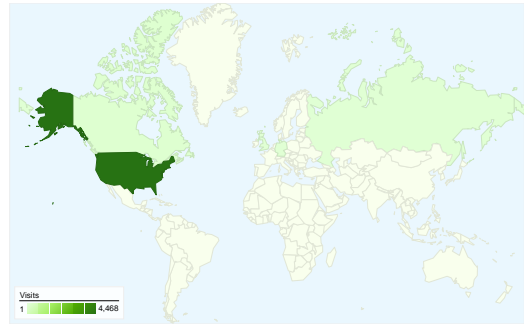

**Site Usage**

**4,590** Visits

**42.16%** Bounce Rate

**15,627** Pageviews

**00:02:37** Avg. Time on Site

**3.40** Pages/Visit

**58.41%** % New Visits

**Visitors Overview**

**Visitors**  
**2,788**

**Map Overlay**

**Traffic Sources Overview**

- **Search Engines**  
1,989.00 (43.33%)
- **Direct Traffic**  
1,591.00 (34.66%)
- **Referring Sites**  
1,010.00 (22.00%)

**Content Overview**

**4,590 visits came from 22 countries/territories**

Site Usage

Country/Territory	Visits	Pages/Visit	Avg. Time on Site	% New Visits	Bounce Rate
United States	4,468	3.44	00:02:40	58.37%	41.70%
Canada	61	2.00	00:01:33	52.46%	52.46%
Russia	9	1.00	00:00:00	100.00%	100.00%
Germany	6	2.67	00:00:15	83.33%	66.67%
United Kingdom	6	1.17	00:00:01	83.33%	83.33%
India	6	2.00	00:01:19	83.33%	83.33%
Brazil	6	1.83	> 00:00:00	16.67%	33.33%
Spain	5	6.80	00:02:40	80.00%	0.00%
France	4	1.50	00:00:08	75.00%	50.00%

## All traffic sources sent 4,590 visits via 82 sources and mediums