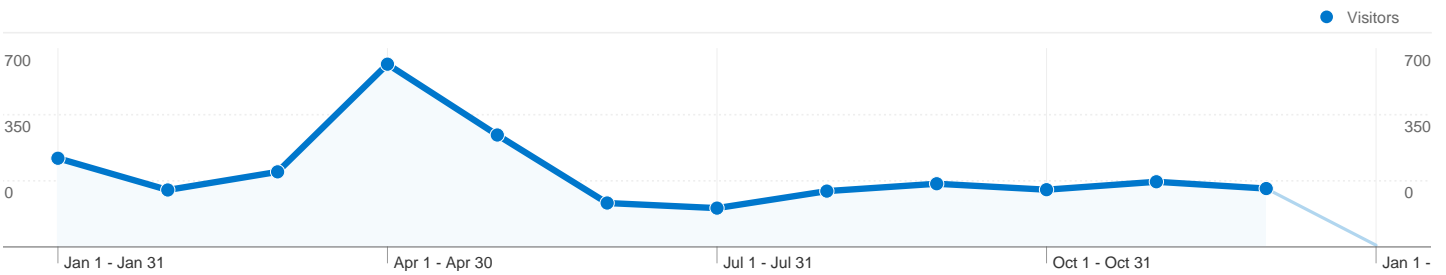

**Site Usage**

**4,590** Visits

**42.16%** Bounce Rate

**15,627** Pageviews

**00:02:37** Avg. Time on Site

**3.40** Pages/Visit

**58.41%** % New Visits

**Visitors Overview**

**Visitors**  
**2,788**

**Map Overlay**

**Traffic Sources Overview**

- **Search Engines**  
1,989.00 (43.33%)
- **Direct Traffic**  
1,591.00 (34.66%)
- **Referring Sites**  
1,010.00 (22.00%)

**Content Overview**

Pages	Pageviews	% Pageviews
/	4,879	31.22%
/roster.htm	1,707	10.92%
/schedule.htm	1,458	9.33%
/index.html	1,392	8.91%
/roster-individual-	1,208	7.73%

**2,788 people visited this site**

**4,590** Visits

**2,788** Absolute Unique Visitors

## 4,590 visits entered the site through 21 pages