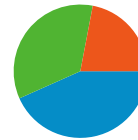

- **Search Engines**
  1,989.00 (43.33%)
- **Direct Traffic**
  1,591.00 (34.66%)
- **Referring Sites**
  1,010.00 (22.00%)

Top Traffic Sources

Sources	Visits	% visits	Keywords	Visits	% visits
(direct) ((none))	1,591	34.66%	cleveland warriors	687	34.54%
google (organic)	1,581	34.44%	cleveland warriors football	310	15.59%
yahoo (organic)	281	6.12%	national public safety football	79	3.97%
hostedfootball.net (referral)	263	5.73%	clevelandwarriors.us	55	2.77%
semiprofootball.org (referral)	182	3.97%	cleveland warriors football	54	2.71%