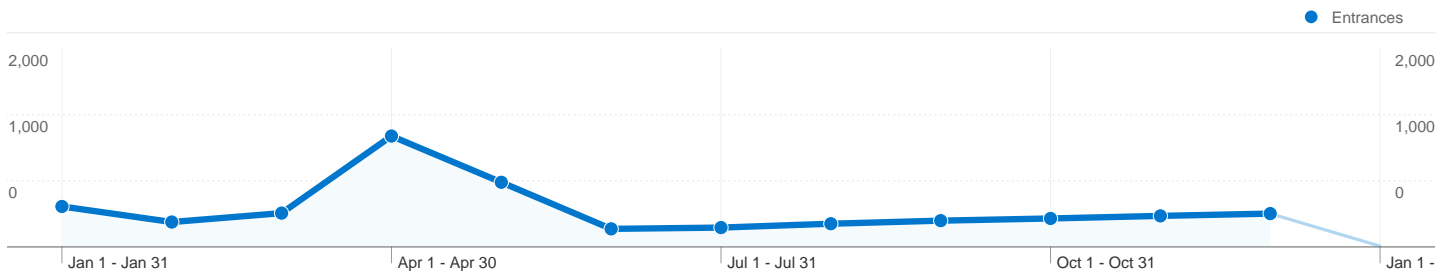

1 - 22 of 22

**17 page titles were viewed a total of 15,627 times**

**Content Performance**

Page Title	Pageviews	Unique Pageviews	Avg. Time on Page	Bounce Rate	% Exit	\$ Index
Cleveland Warriors	6,580	4,643	00:01:07	38.68%	34.06%	\$0.00
Warriors Team Roster	2,916	1,998	00:00:59	44.19%	19.51%	\$0.00
Warriors Game Schedule	1,458	1,048	00:01:01	64.04%	25.17%	\$0.00
Warriors Films	1,075	705	00:01:51	67.35%	32.93%	\$0.00
National Public Safety Football League	922	718	00:01:33	59.13%	44.90%	\$0.00
Warriors	668	530	00:00:30	83.33%	17.81%	\$0.00
Warriors Roster	584	413	00:00:39	29.55%	15.41%	\$0.00
Warriors Team Sponsors	364	303	00:01:26	78.89%	33.52%	\$0.00
Want to be a Warrior?	325	255	00:00:36	85.71%	19.38%	\$0.00
Warriors Home Games 2009	294	212	00:01:04	57.50%	39.12%	\$0.00
Become a Warriors' Sponsor	184	98	00:01:30	60.00%	19.57%	\$0.00
Become a Warriors' Donator	131	76	00:01:04	25.00%	23.66%	\$0.00
Cleveland Warriors#	93	68	00:00:40	59.70%	55.91%	\$0.00
Index	17	10	00:00:00	50.00%	58.82%	\$0.00
Home	9	4	00:00:00	0.00%	44.44%	\$0.00
Cleveland Warriors##	6	6	00:00:31	20.00%	33.33%	\$0.00
(not set)	1	1	00:00:00	100.00%	100.00%	\$0.00

## 4,590 visits entered the site through 21 pages