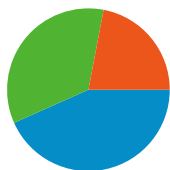

**Site Usage**

**4,590** Visits

**42.16%** Bounce Rate

**15,627** Pageviews

**00:02:37** Avg. Time on Site

**3.40** Pages/Visit

**58.41%** % New Visits

**Visitors Overview**

**Visitors**  
**2,788**

**Map Overlay**

**Traffic Sources Overview**

- **Search Engines**  
1,989.00 (43.33%)
- **Direct Traffic**  
1,591.00 (34.66%)
- **Referring Sites**  
1,010.00 (22.00%)

**Content Overview**

All traffic sources sent a total of 4,590 visits

-  **34.66%** Direct Traffic
-  **22.00%** Referring Sites
-  **43.33%** Search Engines

- **Search Engines**  
1,989.00 (43.33%)
- **Direct Traffic**  
1,591.00 (34.66%)
- **Referring Sites**  
1,010.00 (22.00%)

Pages on this site were viewed a total of 15,627 times

15,627 Pageviews

11,088 Unique Views

42.16% Bounce Rate