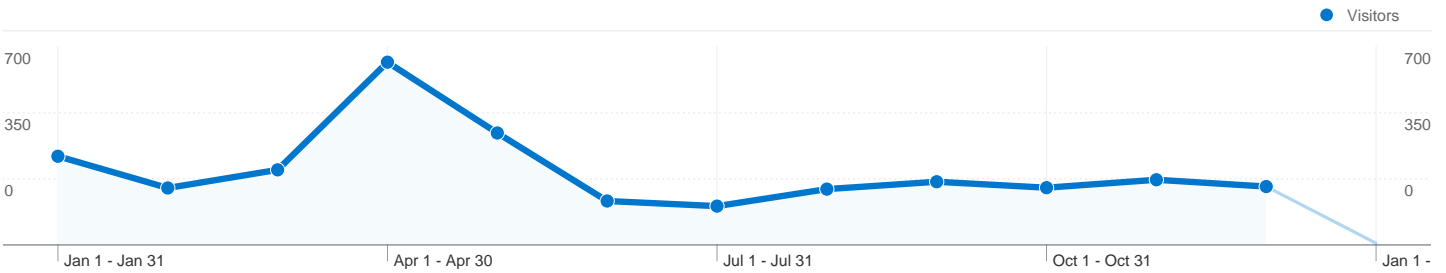

**4,590 visits came from 22 countries/territories**

Site Usage

Country/Territory	Visits	Pages/Visit	Avg. Time on Site	% New Visits	Bounce Rate
United States	4,468	3.44	00:02:40	58.37%	41.70%
Canada	61	2.00	00:01:33	52.46%	52.46%
Russia	9	1.00	00:00:00	100.00%	100.00%
Germany	6	2.67	00:00:15	83.33%	66.67%
United Kingdom	6	1.17	00:00:01	83.33%	83.33%
India	6	2.00	00:01:19	83.33%	83.33%
Brazil	6	1.83	> 00:00:00	16.67%	33.33%
Spain	5	6.80	00:02:40	80.00%	0.00%
France	4	1.50	00:00:08	75.00%	50.00%

Philippines	3	1.67	00:01:15	100.00%	66.67%
					1 - 10 of 22

Pages on this site were viewed a total of 15,627 times

15,627 Pageviews

11,088 Unique Views

42.16% Bounce Rate

## Top Content

Pages	Pageviews	% Pageviews
/	4,879	31.22%
/roster.htm	1,707	10.92%
/schedule.htm	1,458	9.33%
/index.html	1,392	8.91%
/roster-individual-snapshots.htm	1,208	7.73%

**2,788 people visited this site**

## 4,590 visits entered the site through 21 pages