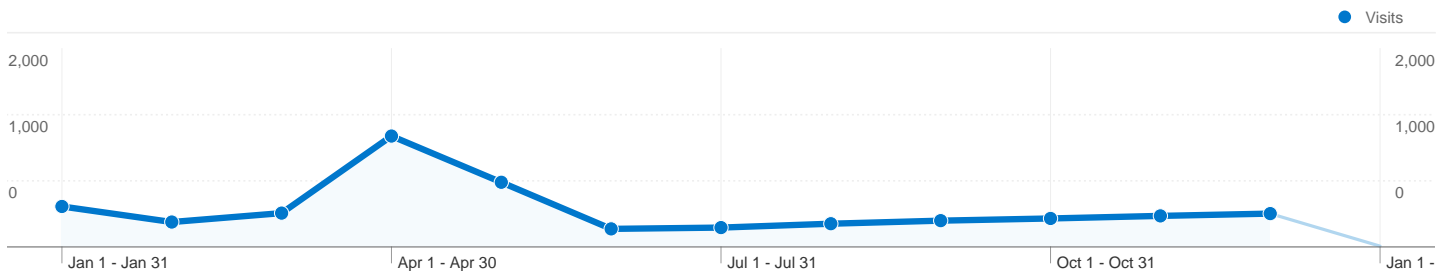

All traffic sources sent 4,590 visits via 82 sources and mediums

Site Usage

Visits	Pages/Visit	Avg. Time on Site	% New Visits	Bounce Rate	
4,590 % of Site Total: 100.00%	3.40 Site Avg: 3.40 (0.00%)	00:02:37 Site Avg: 00:02:37 (0.00%)	58.54% Site Avg: 58.41% (0.22%)	42.16% Site Avg: 42.16% (0.00%)	
Source/Medium	Visits	Pages/Visit	Avg. Time on Site	% New Visits	Bounce Rate
(direct) / (none)	1,591	3.01	00:02:34	41.55%	48.65%
google / organic	1,581	3.60	00:02:37	66.16%	42.13%
yahoo / organic	281	3.96	00:02:30	69.75%	43.42%
hostedfootball.net / referral	263	3.80	00:03:35	58.56%	20.15%
semiprofootball.org / referral	182	2.51	00:01:27	95.05%	37.36%
publicsafetyfitness.org / referral	148	4.58	00:04:22	30.41%	21.62%
facebook.com / referral	127	3.59	00:02:51	63.78%	30.71%
google.com / referral	68	1.97	00:00:28	95.59%	44.12%
bing / organic	63	2.40	00:01:05	93.65%	65.08%
clevelandwarriorsfootball.org / referral	41	6.76	00:05:08	65.85%	7.32%
search / organic	25	3.64	00:02:27	76.00%	48.00%
aol / organic	24	3.12	00:01:50	66.67%	45.83%
iafflocal93.org / referral	22	4.59	00:02:46	95.45%	27.27%
search3.comcast.com / referral	14	1.00	00:00:00	100.00%	100.00%
ask / organic	12	9.17	00:04:33	75.00%	33.33%
images.google.com / referral	12	2.17	00:00:39	100.00%	41.67%
cfdblaze.com / referral	10	4.00	00:03:51	80.00%	30.00%
us.mg201.mail.yahoo.com / referral	10	3.40	00:02:42	0.00%	20.00%
armstrongmywire.com / referral	8	8.38	00:05:49	37.50%	25.00%
npsflnation.com / referral	7	3.71	00:01:24	85.71%	42.86%
search.mywebsearch.com / referral	7	4.43	00:01:43	100.00%	42.86%
enforcernation.com / referral	6	2.33	00:01:38	66.67%	50.00%