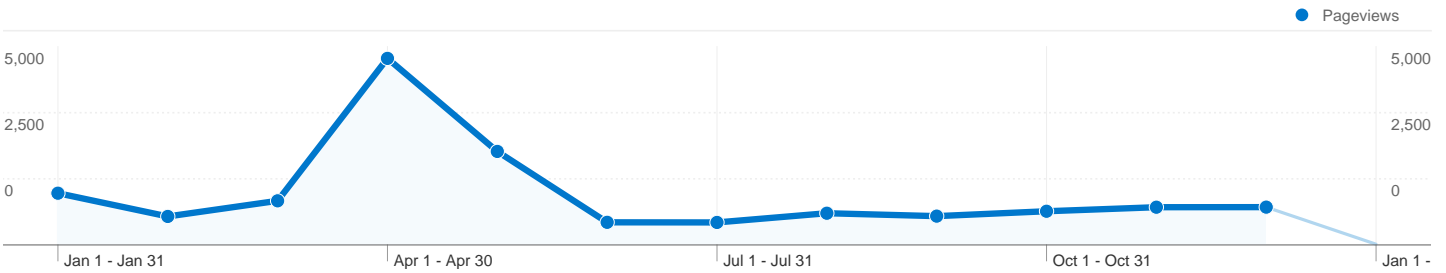

Pages on this site were viewed a total of 15,627 times

15,627 Pageviews

11,088 Unique Views

42.16% Bounce Rate

## Top Content

Pages	Pageviews	% Pageviews
/	4,879	31.22%
/roster.htm	1,707	10.92%
/schedule.htm	1,458	9.33%
/index.html	1,392	8.91%
/roster-individual-snapshots.htm	1,208	7.73%

**22 pages were viewed a total of 15,627 times**