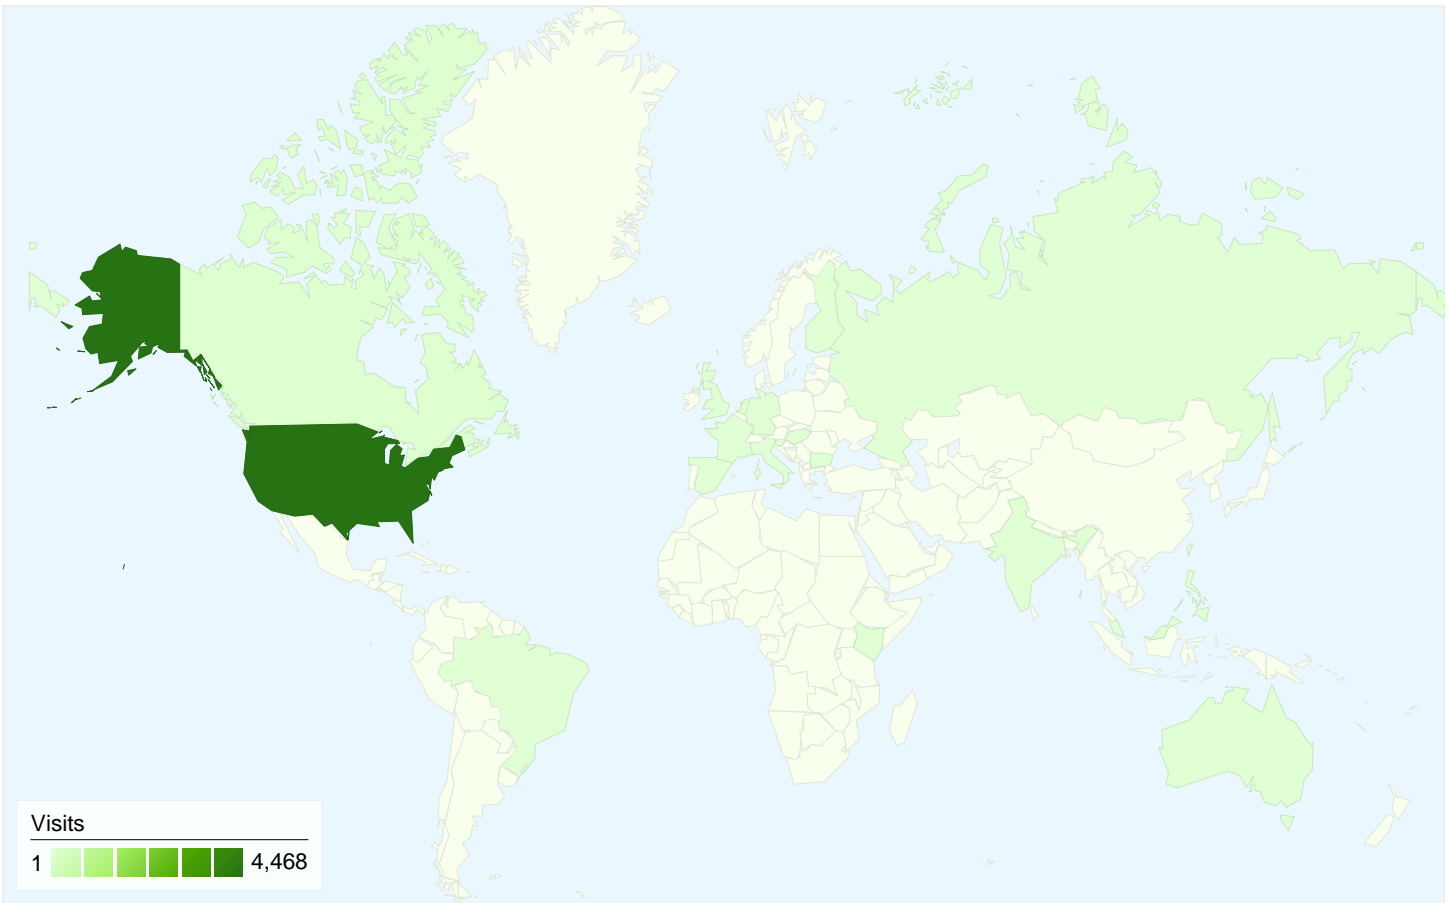

**Visitors**  
**2,788**

**Map Overlay**

**Traffic Sources Overview**

- **Search Engines**  
1,989.00 (43.33%)
- **Direct Traffic**  
1,591.00 (34.66%)
- **Referring Sites**  
1,010.00 (22.00%)

**Content Overview**

All traffic sources sent a total of 4,590 visits

-  34.66% Direct Traffic
-  22.00% Referring Sites
-  43.33% Search Engines

- Search Engines  
1,989.00 (43.33%)
- Direct Traffic  
1,591.00 (34.66%)
- Referring Sites  
1,010.00 (22.00%)

**4,590 visits came from 22 countries/territories**

Site Usage

Country/Territory	Visits	Pages/Visit	Avg. Time on Site	% New Visits	Bounce Rate
United States	4,468	3.44	00:02:40	58.37%	41.70%
Canada	61	2.00	00:01:33	52.46%	52.46%
Russia	9	1.00	00:00:00	100.00%	100.00%
Germany	6	2.67	00:00:15	83.33%	66.67%
United Kingdom	6	1.17	00:00:01	83.33%	83.33%
India	6	2.00	00:01:19	83.33%	83.33%
Brazil	6	1.83	> 00:00:00	16.67%	33.33%
Spain	5	6.80	00:02:40	80.00%	0.00%
France	4	1.50	00:00:08	75.00%	50.00%

## All traffic sources sent 4,590 visits via 82 sources and mediums