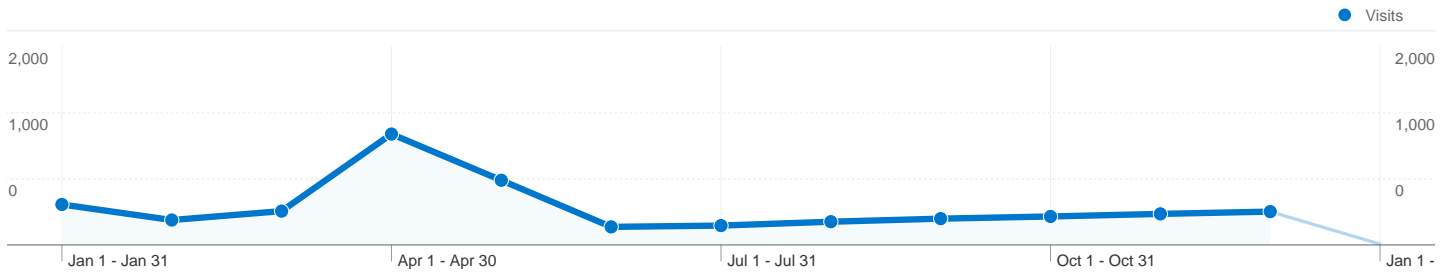

All traffic sources sent a total of 4,590 visits

- **34.66%** Direct Traffic
- **22.00%** Referring Sites
- **43.33%** Search Engines

- **Search Engines**
  1,989.00 (43.33%)
- **Direct Traffic**
  1,591.00 (34.66%)
- **Referring Sites**
  1,010.00 (22.00%)

Top Traffic Sources

Sources	Visits	% visits	Keywords	Visits	% visits
(direct) ((none))	1,591	34.66%	cleveland warriors	687	34.54%
google (organic)	1,581	34.44%	cleveland warriors football	310	15.59%
yahoo (organic)	281	6.12%	national public safety football	79	3.97%
hostedfootball.net (referral)	263	5.73%	clevelandwarriors.us	55	2.77%
semiprofootball.org (referral)	182	3.97%	cleveland warriors football	54	2.71%