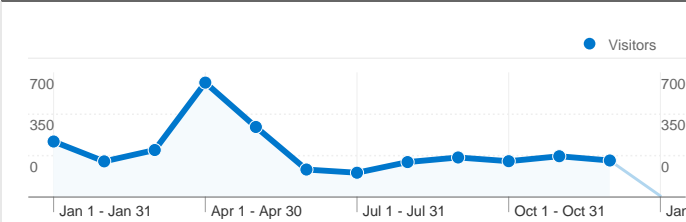

**Site Usage**

**4,590** Visits

**42.16%** Bounce Rate

**15,627** Pageviews

**00:02:37** Avg. Time on Site

**3.40** Pages/Visit

**58.41%** % New Visits

**Visitors Overview**

Pages	Pageviews	% Pageviews
/	4,879	31.22%
/roster.htm	1,707	10.92%
/schedule.htm	1,458	9.33%
/index.html	1,392	8.91%
/roster-individual-	1,208	7.73%

**2,788 people visited this site**

**4,590** Visits

**2,788** Absolute Unique Visitors

Pages on this site were viewed a total of 15,627 times

15,627 Pageviews

11,088 Unique Views

42.16% Bounce Rate

## 4,590 visits entered the site through 21 pages