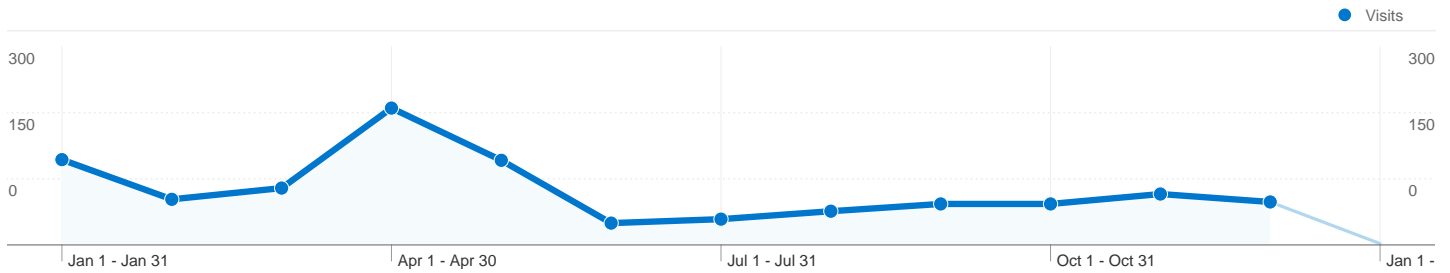

Referring sites sent 1,010 visits via 73 sources

Site Usage

Source	Visits	Pages/Visit	Avg. Time on Site	% New Visits	Bounce Rate
Visits 1,010 % of Site Total: 22.00%	Pages/Visit 3.56 Site Avg: 3.40 (4.66%)	Avg. Time on Site 00:02:51 Site Avg: 00:02:37 (8.69%)	% New Visits 67.13% Site Avg: 58.41% (14.93%)	Bounce Rate 30.00% Site Avg: 42.16% (-28.84%)	
hostedfootball.net	263	3.80	00:03:35	58.56%	20.15%
semiprofootball.org	182	2.51	00:01:27	95.05%	37.36%
publicsafetyfitness.org	148	4.58	00:04:22	30.41%	21.62%
facebook.com	127	3.59	00:02:51	63.78%	30.71%
google.com	68	1.97	00:00:28	95.59%	44.12%
clevelandwarriorsfootball.org	41	6.76	00:05:08	65.85%	7.32%
iafflocal93.org	22	4.59	00:02:46	95.45%	27.27%
search3.comcast.com	14	1.00	00:00:00	100.00%	100.00%
images.google.com	12	2.17	00:00:39	100.00%	41.67%
cfdblaze.com	10	4.00	00:03:51	80.00%	30.00%
us.mg201.mail.yahoo.com	10	3.40	00:02:42	0.00%	20.00%
armstrongmywire.com	8	8.38	00:05:49	37.50%	25.00%
npsflnation.com	7	3.71	00:01:24	85.71%	42.86%
search.mywebsearch.com	7	4.43	00:01:43	100.00%	42.86%
enforcernation.com	6	2.33	00:01:38	66.67%	50.00%
camera-digital.golbnet.com	4	1.25	00:00:00	0.00%	75.00%
guide.opendns.com	4	1.50	00:00:09	100.00%	75.00%
arcadedev.backpackit.com	3	2.33	00:02:41	33.33%	33.33%
goodsearch.com	3	3.33	00:03:33	66.67%	33.33%
pipl.com	3	1.00	00:01:31	100.00%	66.67%
us.mg3.mail.yahoo.com	3	7.33	00:14:26	66.67%	0.00%
autosearch.zoominternet.net	2	3.00	00:03:08	100.00%	50.00%