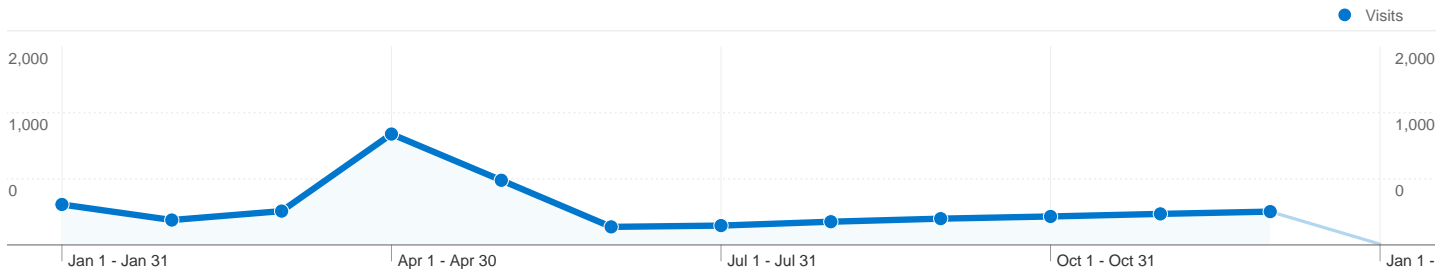

**Site Usage**

**4,590** Visits

**42.16%** Bounce Rate

**15,627** Pageviews

**00:02:37** Avg. Time on Site

**3.40** Pages/Visit

**58.41%** % New Visits

**Visitors Overview**

Pages	Pageviews	% Pageviews
/	4,879	31.22%
/roster.htm	1,707	10.92%
/schedule.htm	1,458	9.33%
/index.html	1,392	8.91%
/roster-individual-	1,208	7.73%

**2,788 people visited this site**

**4,590** Visits

**2,788** Absolute Unique Visitors

All traffic sources sent a total of 4,590 visits

-  34.66% Direct Traffic
-  22.00% Referring Sites
-  43.33% Search Engines

- Search Engines  
1,989.00 (43.33%)
- Direct Traffic  
1,591.00 (34.66%)
- Referring Sites  
1,010.00 (22.00%)

## 4,590 visits entered the site through 21 pages